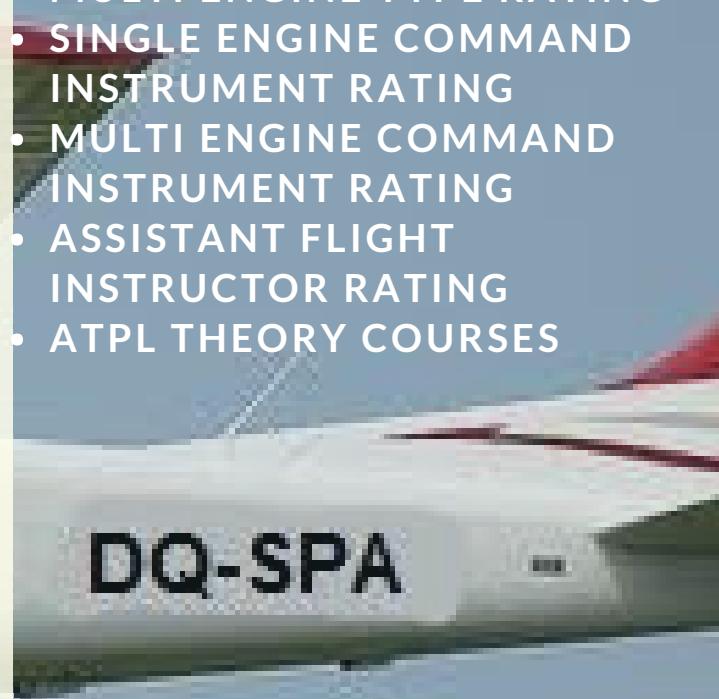

SOUTH PACIFIC AVIATION

TRAINING INSTITUTE

ABOUT US?

South Pacific Aviation Training Institute is a 100% locally owned Pilot Training Institute in Fiji. We are a Cessna Pilot Center staffed with highly motivated flight instructors and ground instructors. Our training facility is located at Nausori International Airport.

4 cessna 172S

2 BN2A Islanders

Our friendly and knowledgeable support team welcome any queries you may have regarding our courses and your aviation goals.

COURSES OFFERED

- PRIVATE PILOTS LICENCE
- COMMERCIAL PILOTS LICENCE
- MULTI ENGINE TYPE RATING
- SINGLE ENGINE COMMAND INSTRUMENT RATING
- MULTI ENGINE COMMAND INSTRUMENT RATING
- ASSISTANT FLIGHT INSTRUCTOR RATING
- ATPL THEORY COURSES